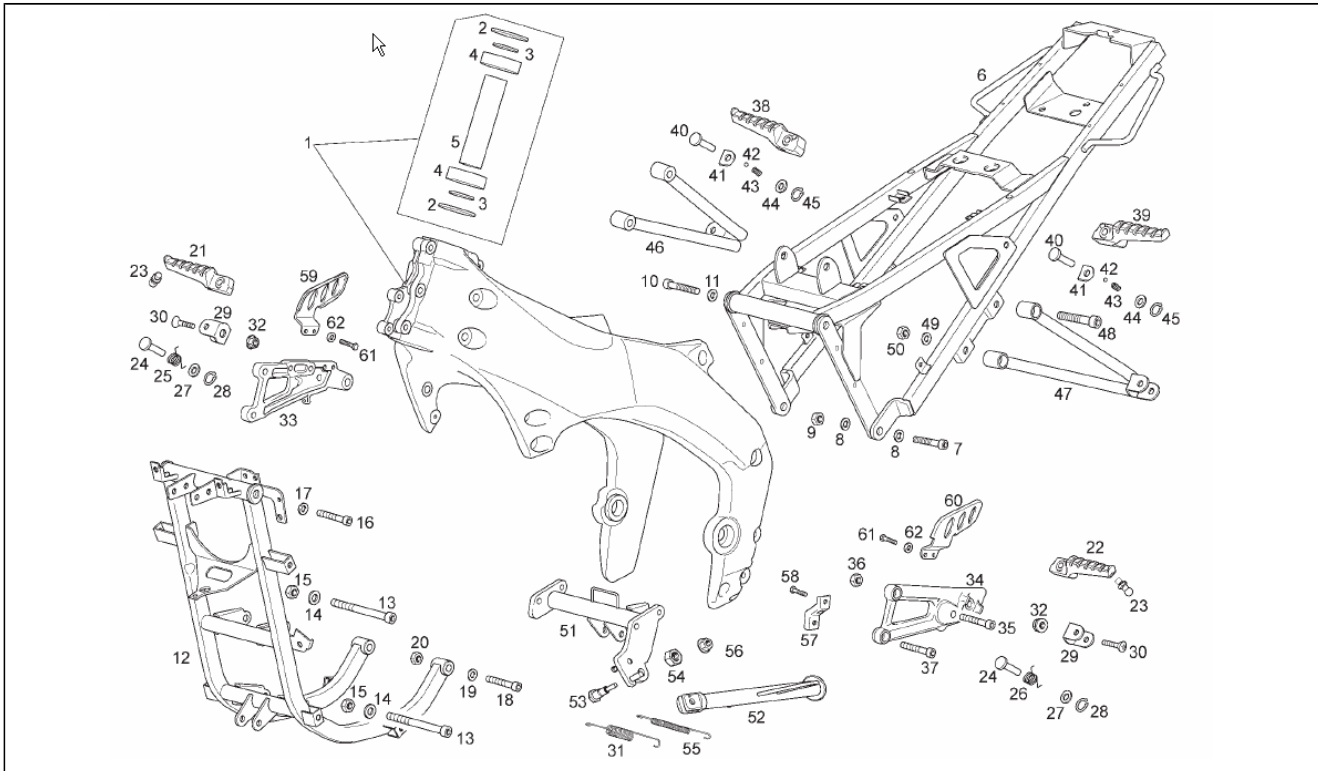

Assembly	Tables
Code	01
Description	Frame
Revision	1

Pos.	Code	Description	Q.ty	Variants
1	866693	Frame	1	MODELLO:GPR 125cc 4T E F UK I WHITE (CUARZO) 2009 E3[1], GPR 125cc 4T E F UK I BLACK (LENTISCO) 2009 E3[2], GPR 125cc 4T E F UK I RED (FLUO) 2010 E3 [3]
2	AP8104597	Gasket ring	1	MODELLO:GPR 125cc 4T E F UK I WHITE (CUARZO) 2009 E3[1], GPR 125cc 4T E F UK I BLACK (LENTISCO) 2009 E3[2], GPR 125cc 4T E F UK I RED (FLUO) 2010 E3 [3]
3	865676	Spacer	1	MODELLO:GPR 125cc 4T E F UK I WHITE (CUARZO) 2009 E3[1], GPR 125cc 4T E F UK I BLACK (LENTISCO) 2009 E3[2], GPR 125cc 4T E F UK I RED (FLUO) 2010 E3 [3]
4	0000056205	Bearing	1	MODELLO:GPR 125cc 4T E F UK I WHITE (CUARZO) 2009 E3[1], GPR 125cc 4T E F UK I BLACK (LENTISCO) 2009 E3[2], GPR 125cc 4T E F UK I RED (FLUO) 2010 E3 [3]
5	865666	Tube	1	MODELLO:GPR 125cc 4T E F UK I WHITE (CUARZO) 2009 E3[1], GPR 125cc 4T E F UK I BLACK (LENTISCO) 2009 E3[2], GPR 125cc 4T E F UK I RED (FLUO) 2010 E3 [3]
6	86562301WN6	Saddle support	1	MODELLO:GPR 125cc 4T E F UK I WHITE (CUARZO) 2009 E3[1], GPR 125cc 4T E F UK I BLACK (LENTISCO) 2009 E3[2], GPR 125cc 4T E F UK I RED (FLUO) 2010 E3 [3]
7	00004114500	Hex socket screw	1	MODELLO:GPR 125cc 4T E F UK I WHITE (CUARZO) 2009 E3[1], GPR 125cc 4T E F UK I BLACK (LENTISCO) 2009 E3[2], GPR 125cc 4T E F UK I RED (FLUO) 2010 E3 [3]
8	00402100001	Washer	1	MODELLO:GPR 125cc 4T E F UK I WHITE (CUARZO) 2009 E3[1], GPR 125cc 4T E F UK I BLACK (LENTISCO) 2009 E3[2], GPR 125cc 4T E F UK I RED (FLUO) 2010 E3 [3]
9	00262100032	Nut 10M150	1	MODELLO:GPR 125cc 4T E F UK I WHITE (CUARZO) 2009 E3[1], GPR 125cc 4T E F UK I BLACK (LENTISCO) 2009 E3[2], GPR 125cc 4T E F UK I RED (FLUO) 2010 E3 [3]
10	00002084011	Screw	1	MODELLO:GPR 125cc 4T E F UK I WHITE (CUARZO) 2009 E3[1], GPR 125cc 4T E F UK I BLACK (LENTISCO) 2009 E3[2], GPR 125cc 4T E F UK I RED (FLUO) 2010 E3 [3]
11	00402080001	Washer D8	1	MODELLO:GPR 125cc 4T E F UK I WHITE (CUARZO) 2009 E3[1], GPR 125cc 4T E F UK I BLACK (LENTISCO) 2009 E3[2], GPR 125cc 4T E F UK I RED (FLUO) 2010 E3 [3]