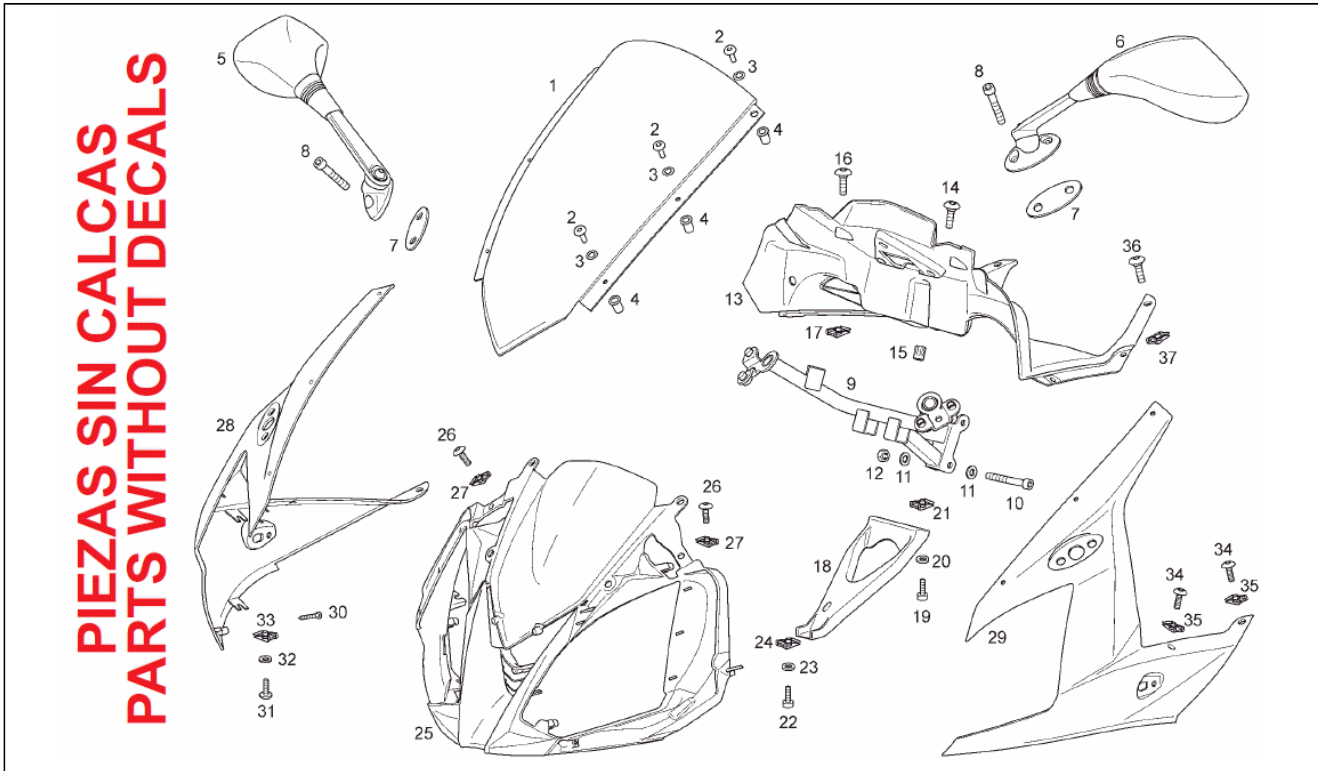

Assembly	Tables
Code	05
Description	Body
Revision	1

Pos.	Code	Description	Q.ty	Variants
23	00031105000	Washer D5	1	MODELLO:GPR 125cc 4T E F UK I WHITE (CUARZO) 2009 E3[1], GPR 125cc 4T E F UK I BLACK (LENTISCO) 2009 E3[2], GPR 125cc 4T E F UK I RED (FLUO) 2010 E3 [3]
24	00H01500691	Nut D5	1	MODELLO:GPR 125cc 4T E F UK I WHITE (CUARZO) 2009 E3[1], GPR 125cc 4T E F UK I BLACK (LENTISCO) 2009 E3[2], GPR 125cc 4T E F UK I RED (FLUO) 2010 E3 [3]
25	86592500W4N	Front fairing	1	MODELLO:GPR 125cc 4T E F UK I WHITE (CUARZO) 2009 E3[1], GPR 125cc 4T E F UK I BLACK (LENTISCO) 2009 E3[2], GPR 125cc 4T E F UK I RED (FLUO) 2010 E3 [3]
26	00H06300861	Screw 6X14	1	MODELLO:GPR 125cc 4T E F UK I WHITE (CUARZO) 2009 E3[1], GPR 125cc 4T E F UK I BLACK (LENTISCO) 2009 E3[2], GPR 125cc 4T E F UK I RED (FLUO) 2010 E3 [3]
27	00D01501371	Nut D6	1	MODELLO:GPR 125cc 4T E F UK I WHITE (CUARZO) 2009 E3[1], GPR 125cc 4T E F UK I BLACK (LENTISCO) 2009 E3[2], GPR 125cc 4T E F UK I RED (FLUO) 2010 E3 [3]
28	86592400WN45	CAREN.FRONT.DR.NGR.LENT.GPR125 09	1	MODELLO:GPR 125cc 4T E F UK I WHITE (CUARZO) 2009 E3[1], GPR 125cc 4T E F UK I BLACK (LENTISCO) 2009 E3[2]
28	86592400WR05	CAREN.FRONT.DR.RJO.FLU.GPR125 10	1	MODELLO:GPR 125cc 4T E F UK I RED (FLUO) 2010 E3 [3]
29	86594800WN45	CAREN.FRONT.IZ.NGR.LENT.GPR125 09	1	MODELLO:GPR 125cc 4T E F UK I WHITE (CUARZO) 2009 E3[1], GPR 125cc 4T E F UK I BLACK (LENTISCO) 2009 E3[2]
29	86594800WR05	CAREN.FRONT.IZ.RJO.FLU.GPR125 10	1	MODELLO:GPR 125cc 4T E F UK I RED (FLUO) 2010 E3 [3]
30	00011941300	Screw	1	MODELLO:GPR 125cc 4T E F UK I WHITE (CUARZO) 2009 E3[1], GPR 125cc 4T E F UK I BLACK (LENTISCO) 2009 E3[2], GPR 125cc 4T E F UK I RED (FLUO) 2010 E3 [3]
31	00002051251	Screw	1	MODELLO:GPR 125cc 4T E F UK I WHITE (CUARZO) 2009 E3[1], GPR 125cc 4T E F UK I BLACK (LENTISCO) 2009 E3[2], GPR 125cc 4T E F UK I RED (FLUO) 2010 E3 [3]
32	00031105000	Washer D5	1	MODELLO:GPR 125cc 4T E F UK I WHITE (CUARZO) 2009 E3[1], GPR 125cc 4T E F UK I BLACK (LENTISCO) 2009 E3[2], GPR 125cc 4T E F UK I RED (FLUO) 2010 E3 [3]
33	00G04401462	Nut D5	1	MODELLO:GPR 125cc 4T E F UK I WHITE (CUARZO) 2009 E3[1], GPR 125cc 4T E F UK I BLACK (LENTISCO) 2009 E3[2], GPR 125cc 4T E F UK I RED (FLUO) 2010 E3 [3]