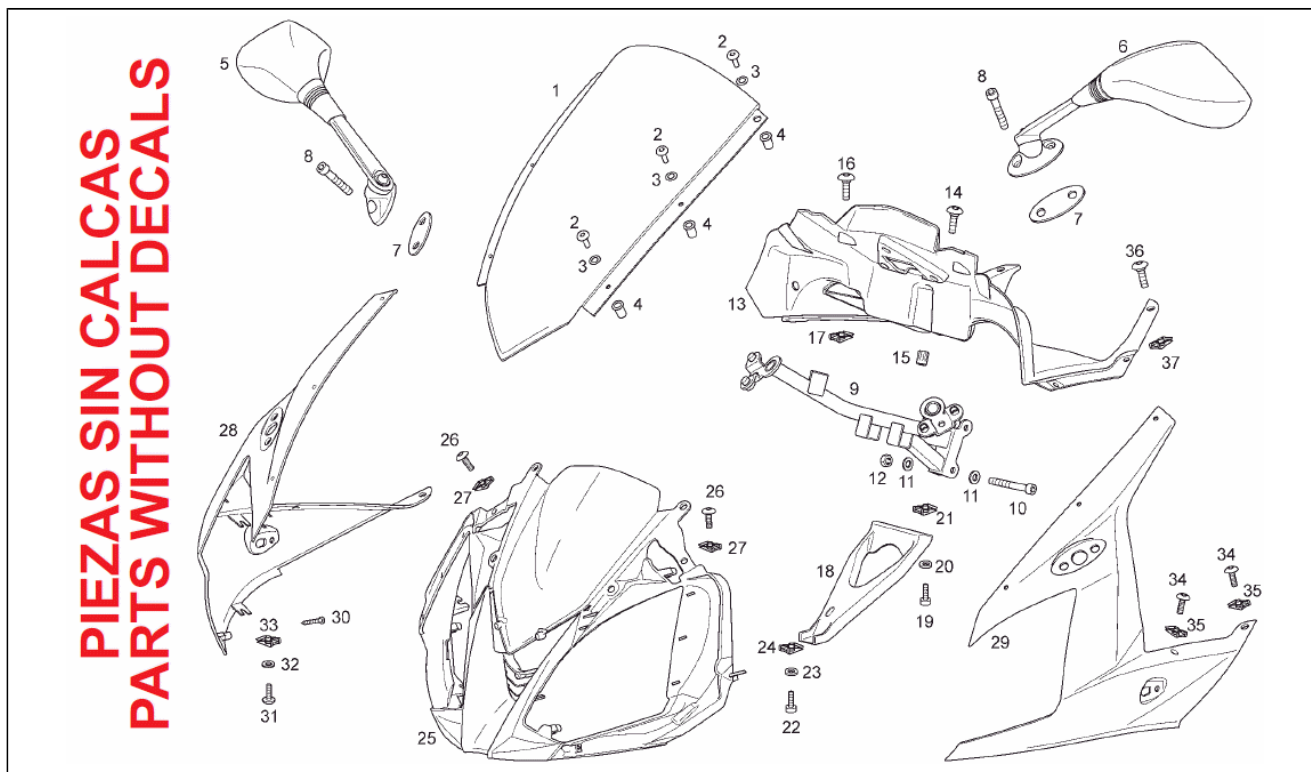

Assembly	Tables
Code	05
Description	Body
Revision	1

Pos.	Code	Description	Q.ty	Variants
12	00000023060	Nut M6100	1	MODELLO:GPR 125cc 4T E F UK I WHITE (CUARZO) 2009 E3[1], GPR 125cc 4T E F UK I BLACK (LENTISCO) 2009 E3[2], GPR 125cc 4T E F UK I RED (FLUO) 2010 E3 [3]
13	865926	Socket support	1	MODELLO:GPR 125cc 4T E F UK I WHITE (CUARZO) 2009 E3[1], GPR 125cc 4T E F UK I BLACK (LENTISCO) 2009 E3[2], GPR 125cc 4T E F UK I RED (FLUO) 2010 E3 [3]
14	00H01501701	Screw	1	MODELLO:GPR 125cc 4T E F UK I WHITE (CUARZO) 2009 E3[1], GPR 125cc 4T E F UK I BLACK (LENTISCO) 2009 E3[2], GPR 125cc 4T E F UK I RED (FLUO) 2010 E3 [3]
15	00F00200731	Nut	1	MODELLO:GPR 125cc 4T E F UK I WHITE (CUARZO) 2009 E3[1], GPR 125cc 4T E F UK I BLACK (LENTISCO) 2009 E3[2], GPR 125cc 4T E F UK I RED (FLUO) 2010 E3 [3]
16	AP8152339	Screw w/ flange	1	MODELLO:GPR 125cc 4T E F UK I WHITE (CUARZO) 2009 E3[1], GPR 125cc 4T E F UK I BLACK (LENTISCO) 2009 E3[2], GPR 125cc 4T E F UK I RED (FLUO) 2010 E3 [3]
17	00H01500691	Nut D5	1	MODELLO:GPR 125cc 4T E F UK I WHITE (CUARZO) 2009 E3[1], GPR 125cc 4T E F UK I BLACK (LENTISCO) 2009 E3[2], GPR 125cc 4T E F UK I RED (FLUO) 2010 E3 [3]
18	866137	Fairing lower support	1	MODELLO:GPR 125cc 4T E F UK I WHITE (CUARZO) 2009 E3[1], GPR 125cc 4T E F UK I BLACK (LENTISCO) 2009 E3[2], GPR 125cc 4T E F UK I RED (FLUO) 2010 E3 [3]
19	00002051551	Screw 5M80X15	1	MODELLO:GPR 125cc 4T E F UK I WHITE (CUARZO) 2009 E3[1], GPR 125cc 4T E F UK I BLACK (LENTISCO) 2009 E3[2], GPR 125cc 4T E F UK I RED (FLUO) 2010 E3 [3]
20	00031105000	Washer D5	1	MODELLO:GPR 125cc 4T E F UK I WHITE (CUARZO) 2009 E3[1], GPR 125cc 4T E F UK I BLACK (LENTISCO) 2009 E3[2], GPR 125cc 4T E F UK I RED (FLUO) 2010 E3 [3]
21	00H01500691	Nut D5	1	MODELLO:GPR 125cc 4T E F UK I WHITE (CUARZO) 2009 E3[1], GPR 125cc 4T E F UK I BLACK (LENTISCO) 2009 E3[2], GPR 125cc 4T E F UK I RED (FLUO) 2010 E3 [3]
22	00002051551	Screw 5M80X15	1	MODELLO:GPR 125cc 4T E F UK I WHITE (CUARZO) 2009 E3[1], GPR 125cc 4T E F UK I BLACK (LENTISCO) 2009 E3[2], GPR 125cc 4T E F UK I RED (FLUO) 2010 E3 [3]