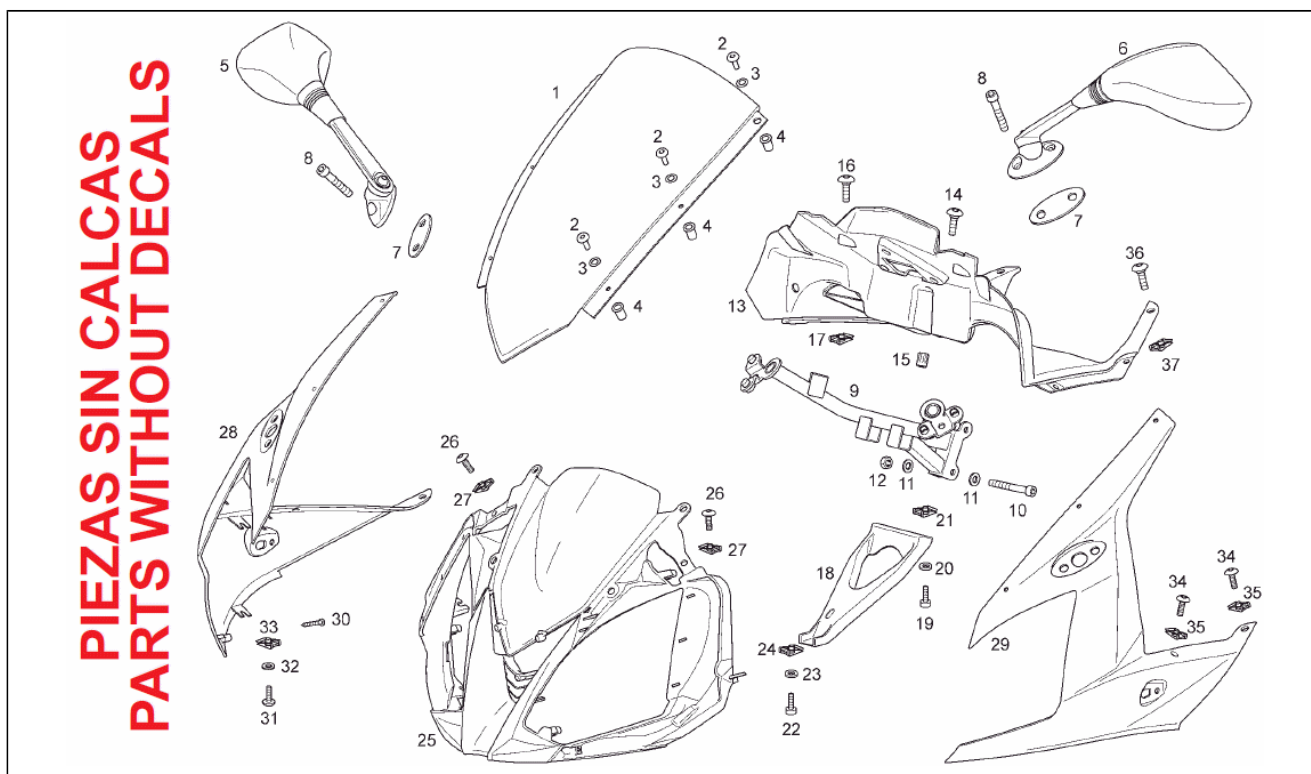

Assembly	Tables
Code	05
Description	Body
Revision	1

Pos.	Code	Description	Q.ty	Variants
1	865923	Windshield	1	MODELLO:GPR 125cc 4T E F UK I WHITE (CUARZO) 2009 E3[1], GPR 125cc 4T E F UK I BLACK (LENTISCO) 2009 E3[2], GPR 125cc 4T E F UK I RED (FLUO) 2010 E3 [3]
2	861227	NUT M4	1	MODELLO:GPR 125cc 4T E F UK I WHITE (CUARZO) 2009 E3[1], GPR 125cc 4T E F UK I BLACK (LENTISCO) 2009 E3[2], GPR 125cc 4T E F UK I RED (FLUO) 2010 E3 [3]
3	861228	RONDELLA NON METALLICA	1	MODELLO:GPR 125cc 4T E F UK I WHITE (CUARZO) 2009 E3[1], GPR 125cc 4T E F UK I BLACK (LENTISCO) 2009 E3[2], GPR 125cc 4T E F UK I RED (FLUO) 2010 E3 [3]
4	861226	NUT M4	1	MODELLO:GPR 125cc 4T E F UK I WHITE (CUARZO) 2009 E3[1], GPR 125cc 4T E F UK I BLACK (LENTISCO) 2009 E3[2], GPR 125cc 4T E F UK I RED (FLUO) 2010 E3 [3]
5	866221	RH rearview mirror	1	MODELLO:GPR 125cc 4T E F UK I WHITE (CUARZO) 2009 E3[1], GPR 125cc 4T E F UK I BLACK (LENTISCO) 2009 E3[2], GPR 125cc 4T E F UK I RED (FLUO) 2010 E3 [3]
6	866222	LH rearview mirror	1	MODELLO:GPR 125cc 4T E F UK I WHITE (CUARZO) 2009 E3[1], GPR 125cc 4T E F UK I BLACK (LENTISCO) 2009 E3[2], GPR 125cc 4T E F UK I RED (FLUO) 2010 E3 [3]
7	865946	JUNTA ESPEJOS GPR125 09	1	MODELLO:GPR 125cc 4T E F UK I WHITE (CUARZO) 2009 E3[1], GPR 125cc 4T E F UK I BLACK (LENTISCO) 2009 E3[2], GPR 125cc 4T E F UK I RED (FLUO) 2010 E3 [3]
8	862210	Screw	1	MODELLO:GPR 125cc 4T E F UK I WHITE (CUARZO) 2009 E3[1], GPR 125cc 4T E F UK I BLACK (LENTISCO) 2009 E3[2], GPR 125cc 4T E F UK I RED (FLUO) 2010 E3 [3]
9	866091	SCTO.SOPTE.CARENADO GPR125 09	1	MODELLO:GPR 125cc 4T E F UK I WHITE (CUARZO) 2009 E3[1], GPR 125cc 4T E F UK I BLACK (LENTISCO) 2009 E3[2], GPR 125cc 4T E F UK I RED (FLUO) 2010 E3 [3]
10	00004163500	Screw	1	MODELLO:GPR 125cc 4T E F UK I WHITE (CUARZO) 2009 E3[1], GPR 125cc 4T E F UK I BLACK (LENTISCO) 2009 E3[2], GPR 125cc 4T E F UK I RED (FLUO) 2010 E3 [3]
11	00402060001	Washer D6 DIN125 AZNB	1	MODELLO:GPR 125cc 4T E F UK I WHITE (CUARZO) 2009 E3[1], GPR 125cc 4T E F UK I BLACK (LENTISCO) 2009 E3[2], GPR 125cc 4T E F UK I RED (FLUO) 2010 E3 [3]